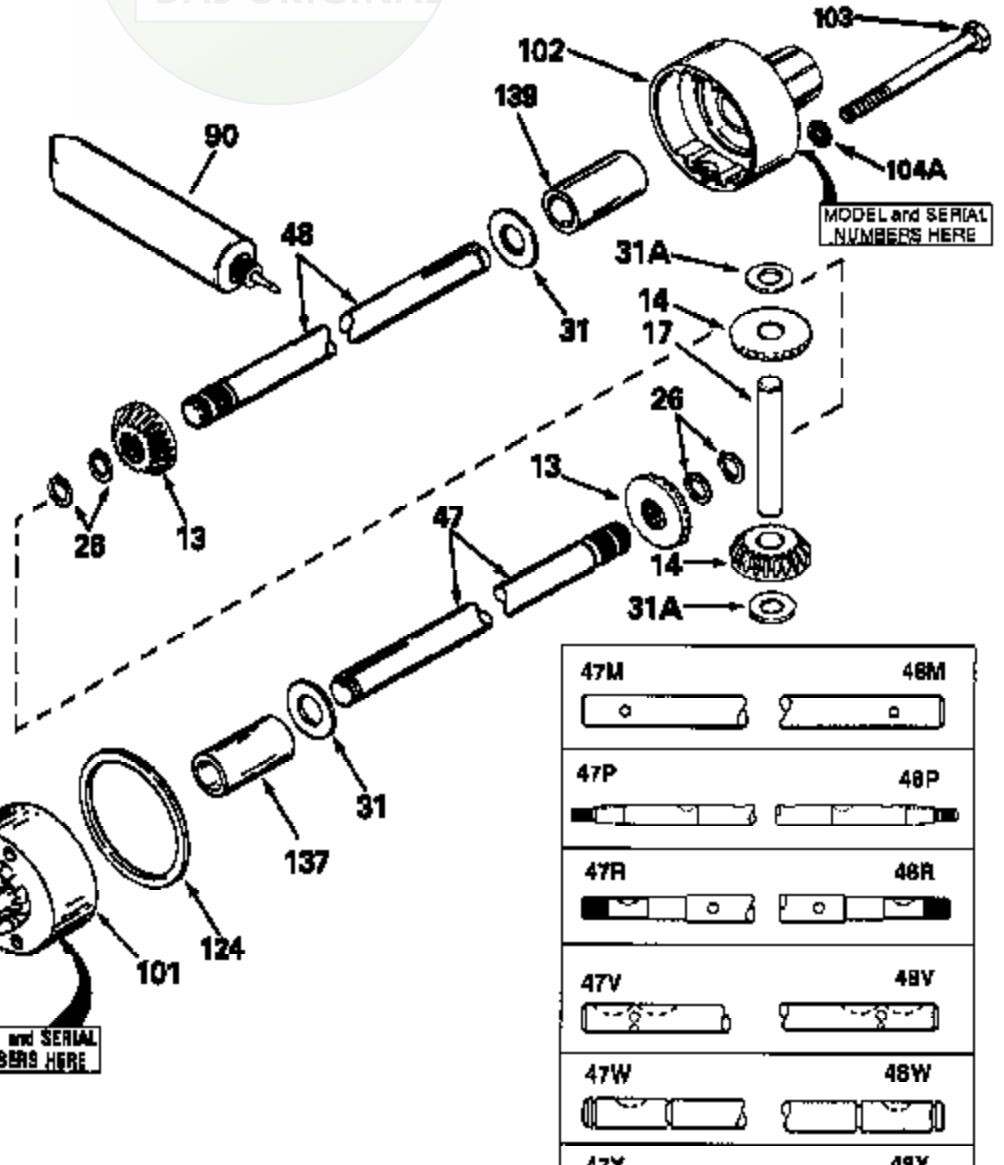

JOIST

SICHER IST DAS:
DAS ORIGINAL

47	48
47A	48A
47B	48B
47C	48C
47D	48D
47E	48E
47H	48H
47L	48L

47M	48M
47P	48P
47R	48R
47V	48V
47W	48W
47X	48X

Ref #	Part Number	Qty	Description
14	778068		Gear, Pinion (16 teeth)
17	786040		Pin, Drive
26	792018		Ring, Retaining
31	780001		Washer (3/4" ID x 1-1/2" OD x 1/16" t hick)
31A	780096		Washer, Thrust
47	774263		Axle (9-3/64" long)
48	774347		Axle (18-13/32" long)
82	786051		Sprocket. No Teeth 60. O.D. 9.841
82	786070		Sprocket. No Teeth 48. O.D. 7.920
82	786041A		Sprocket. No Teeth 45. O.D. 7.389
82	786042		Sprocket. No Teeth 40. O.D. 6.650
82	786043		Sprocket. No Teeth 54. O.D. 8.823
90	788067B	100-148	Grease (92.62 bottle Bentonite greas e)
101	774073	Peerless	Differential Carrier Hsg (Incl. 137)
102	774073		Differential Carrier Hsg (Incl. 139)
103	792041		Screw, 5/16-18 x 3-3/4"
104	792042		Nut, Lock, 5/16-18 (Use as required)
104A	792061		Washer, Flat, 5/16"
137	780077		Bushing (3/4" ID x 1-1/16" OD x 2-1/1 6" long)
139	780077		Bushing (3/4 ID x 1-1/16" OD x 2-1/16 " long)